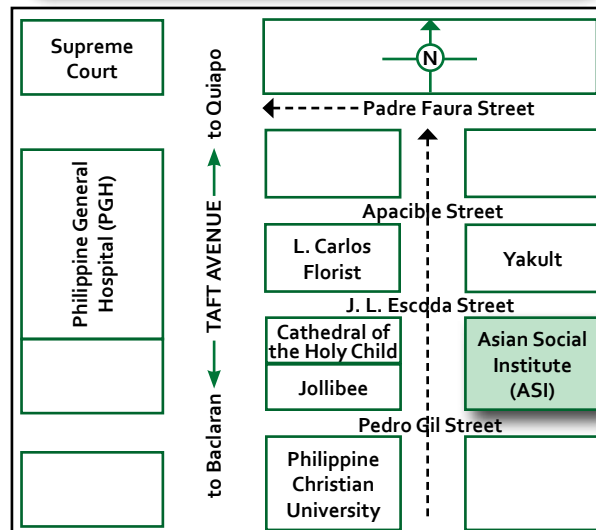

asi_hostel@yahoo.com

Website:

www.asinet-online.org

Mailing Address:

Asian Social Institute
 1518 Leon Guinto Street, Malate,
 1004 Manila, Philippines

LOCATION MAP

Asian Social Institute

*An Asian Graduate School of Social Transformative Praxis
 towards Justice, Peace and Integrity of Creation*